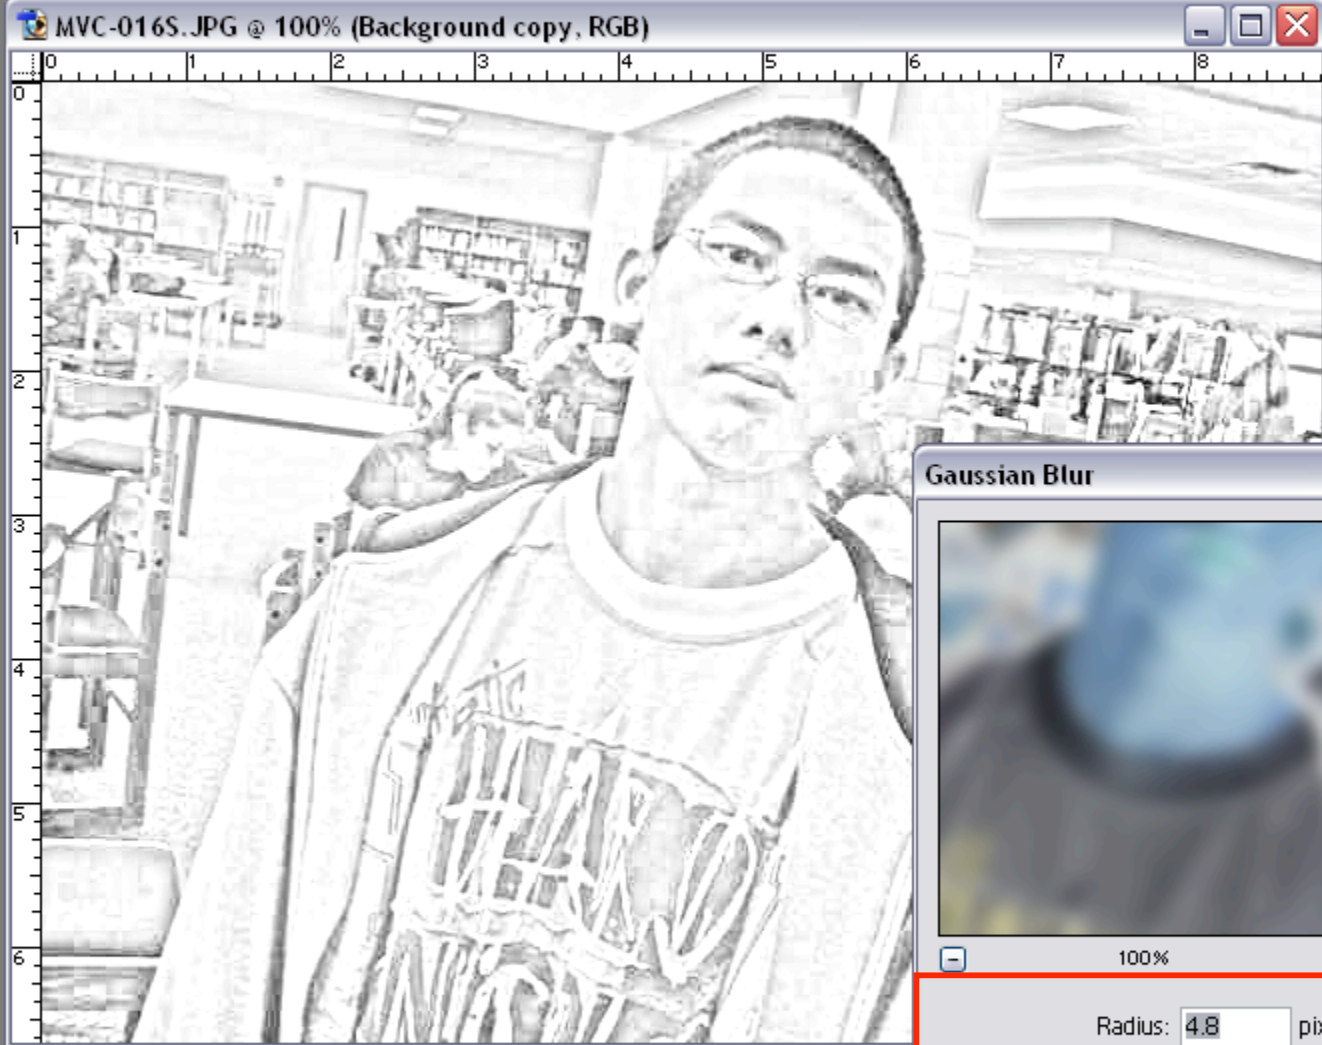

Gaussian Blur

OK Cancel Preview ☒

100%

Radius: pixels

File Browser Brushes

Navigator Info

100%

Color Swatches Styles

Actions Tool Presets

Alert

Ending Change

Ending Change

Ending Change

Channels Paths

Opacity: 100%

Fill: 100%

Hue/Sa...

Background c...

Background