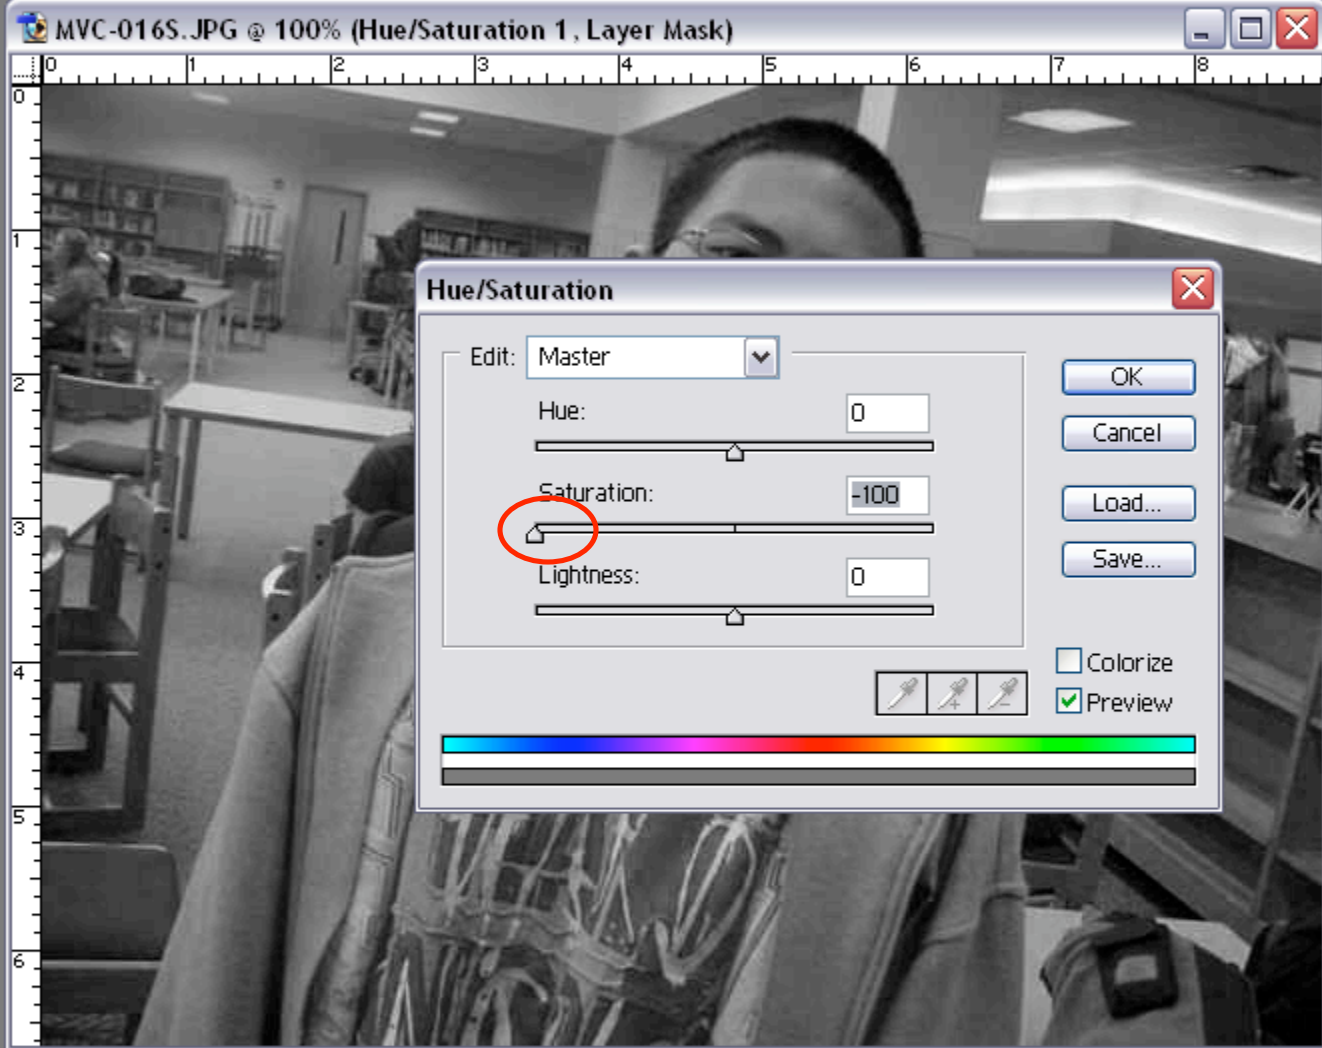

Sample Size: Point Sample

File Browser Brushes

Navigator Info

100%

Color Swatches Styles

History Actions Tool Presets

MVC-016S.JPG

Open

Layers Channels Paths

Normal Opacity: 100%

Lock: Fill: 100%

Hue / ...

Background

This panel contains various Photoshop toolbars and panels. At the top are 'File Browser' and 'Brushes'. Below is the 'Navigator' panel showing a thumbnail of the image at 100% zoom. The 'Color' panel shows a grid of color swatches. The 'History' panel shows the current action 'MVC-016S.JPG' and an 'Open' button. The 'Layers' panel shows the current layer 'Hue / ...' and the 'Background' layer, both with 100% opacity and fill.