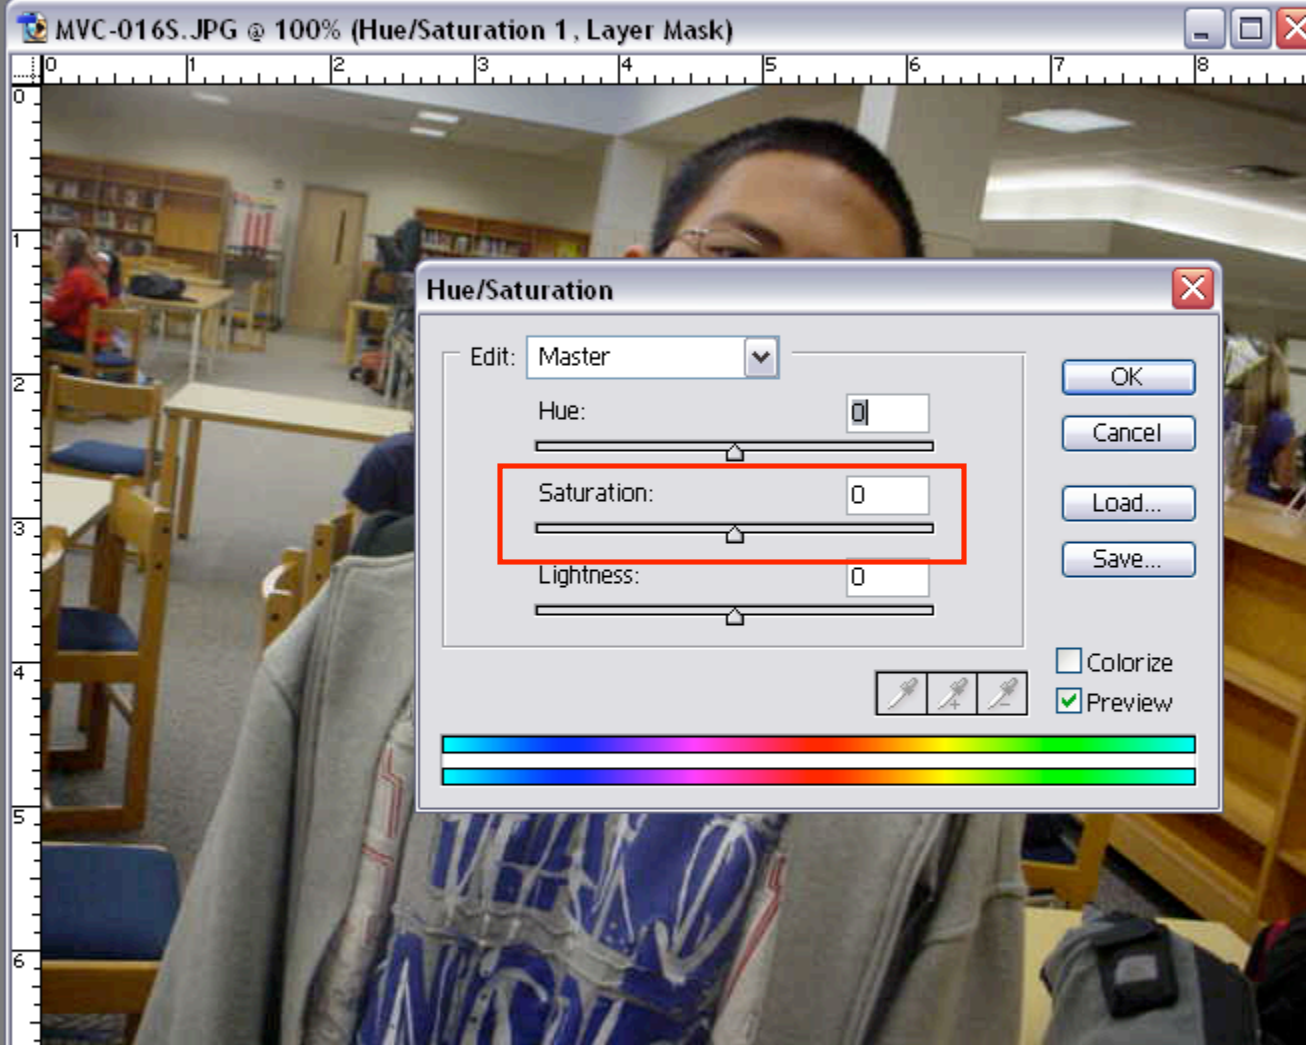

Sample Size: Point Sample

File Browser Brushes

Navigator Info

100%

Color Swatches Styles

History Actions Tool Presets

MVC-016S.JPG

Open

Layers Channels Paths

Normal Opacity: 100%

Lock: Fill: 100%

Hue / ...

Background

This panel contains various Photoshop toolbars and panels. The Navigator panel shows a thumbnail of the image with a red bounding box. The Swatches panel shows a grid of color swatches. The History panel shows the current action 'MVC-016S.JPG'. The Layers panel shows the current layer 'Hue / ...' and the background layer 'Background'. The Opacity and Fill settings are both set to 100%.